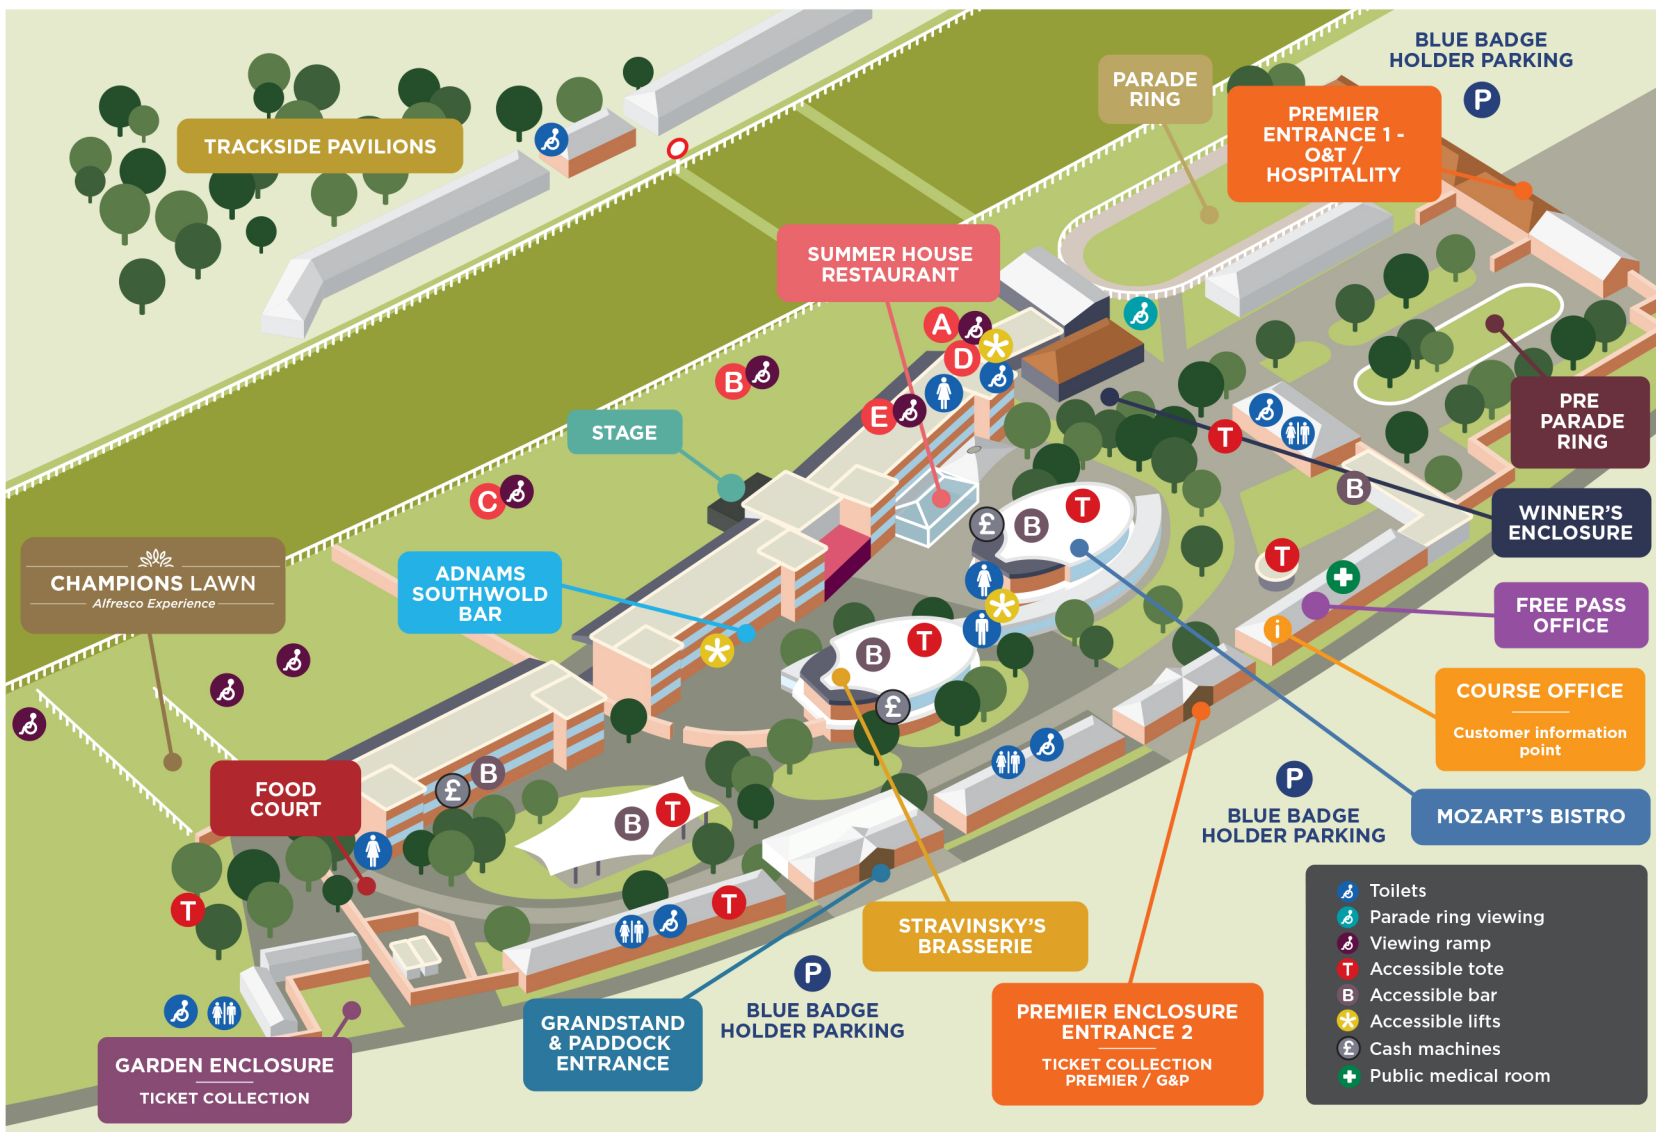

JULY COURSE | VENUE ACCESS INFORMATION MAP

VIEWS OF STAGE

From viewing areas
(Pre booked only)

BLUE BADGE
HOLDER PARKING

P

STAGE

PREMIER

GRANDSTAND
& Paddock

FREE PASS
OFFICE

GARDEN
ENCLOSURE

BLUE BADGE
HOLDER PARKING

BLUE BADGE
HOLDER PARKING

-  Toilets
-  Parade ring viewing
-  Viewing ramp
-  Accessible tote
-  Accessible bar
-  Accessible lifts
-  Cash machines
-  Public medical room