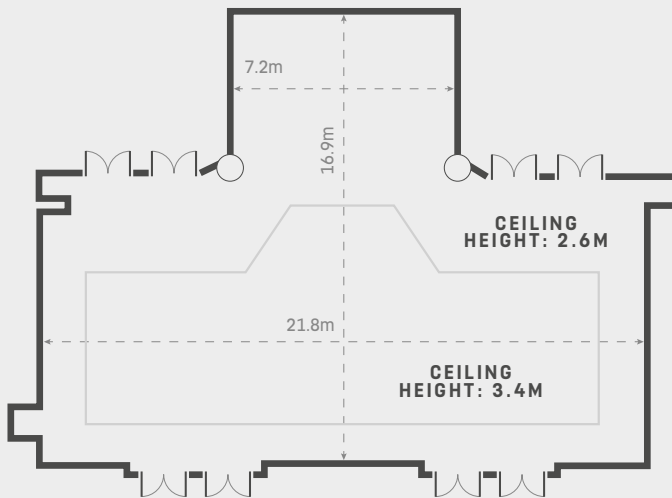

QUEEN MOTHER STAND

BECHER'S SUITE

Located within the Queen Mother Stand with stunning views of the winning post, the Becher's Suite can accommodate up to 150 delegates theatre style or up to 50 for a board meeting.

DINNER

120

DINNER DANCE

100

U SHAPE

-

RECEPTION

120

FLOOR PLAN

13A SOCKET

--- USEABLE SPACE DIMENTIONS

— CEILING HEIGHT CHANGE

CONTACT US ON: 0151 522 2922 | NORTHWESTEVENTS@THEJOCKEYCLUB.CO.UK