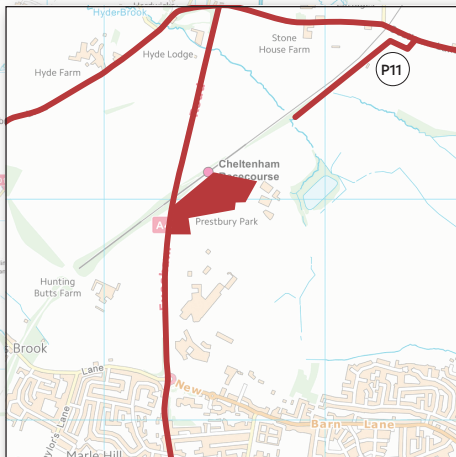

PREFERRED ROUTES FOR RED LABELS

FOLLOW SIGNS WITH RED CIRCLE

KEY

 PREFERRED ROUTE

 ROUTE FOR NOVEMBER & FESTIVAL ONLY

 GATE NUMBERS

**FROM M5 J9
VIA TEWKESBURY**

**FROM B4632
WINCHCOMBE**

**FROM A40 GLOUCESTER
& M5 J10 & J11**

**FROM A40 OXFORD & A417
SWINDON/CIRENCESTER**