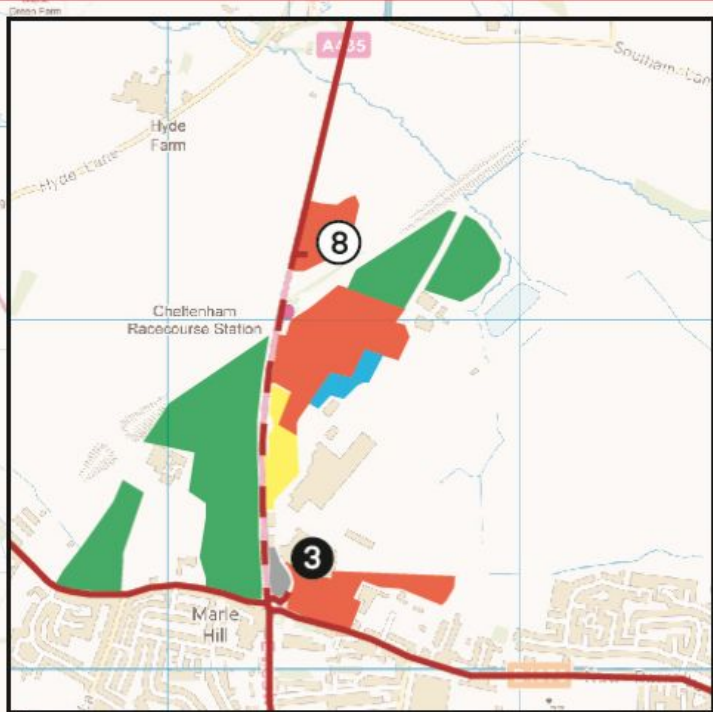

Preferred routes for Hackney Carriages

KEY

- Preferred Route
- Section of Evesham Rd CLOSED For Open and Festival
- Gate numbers for Open and Festival ONLY
- Gate numbers for All Meetings