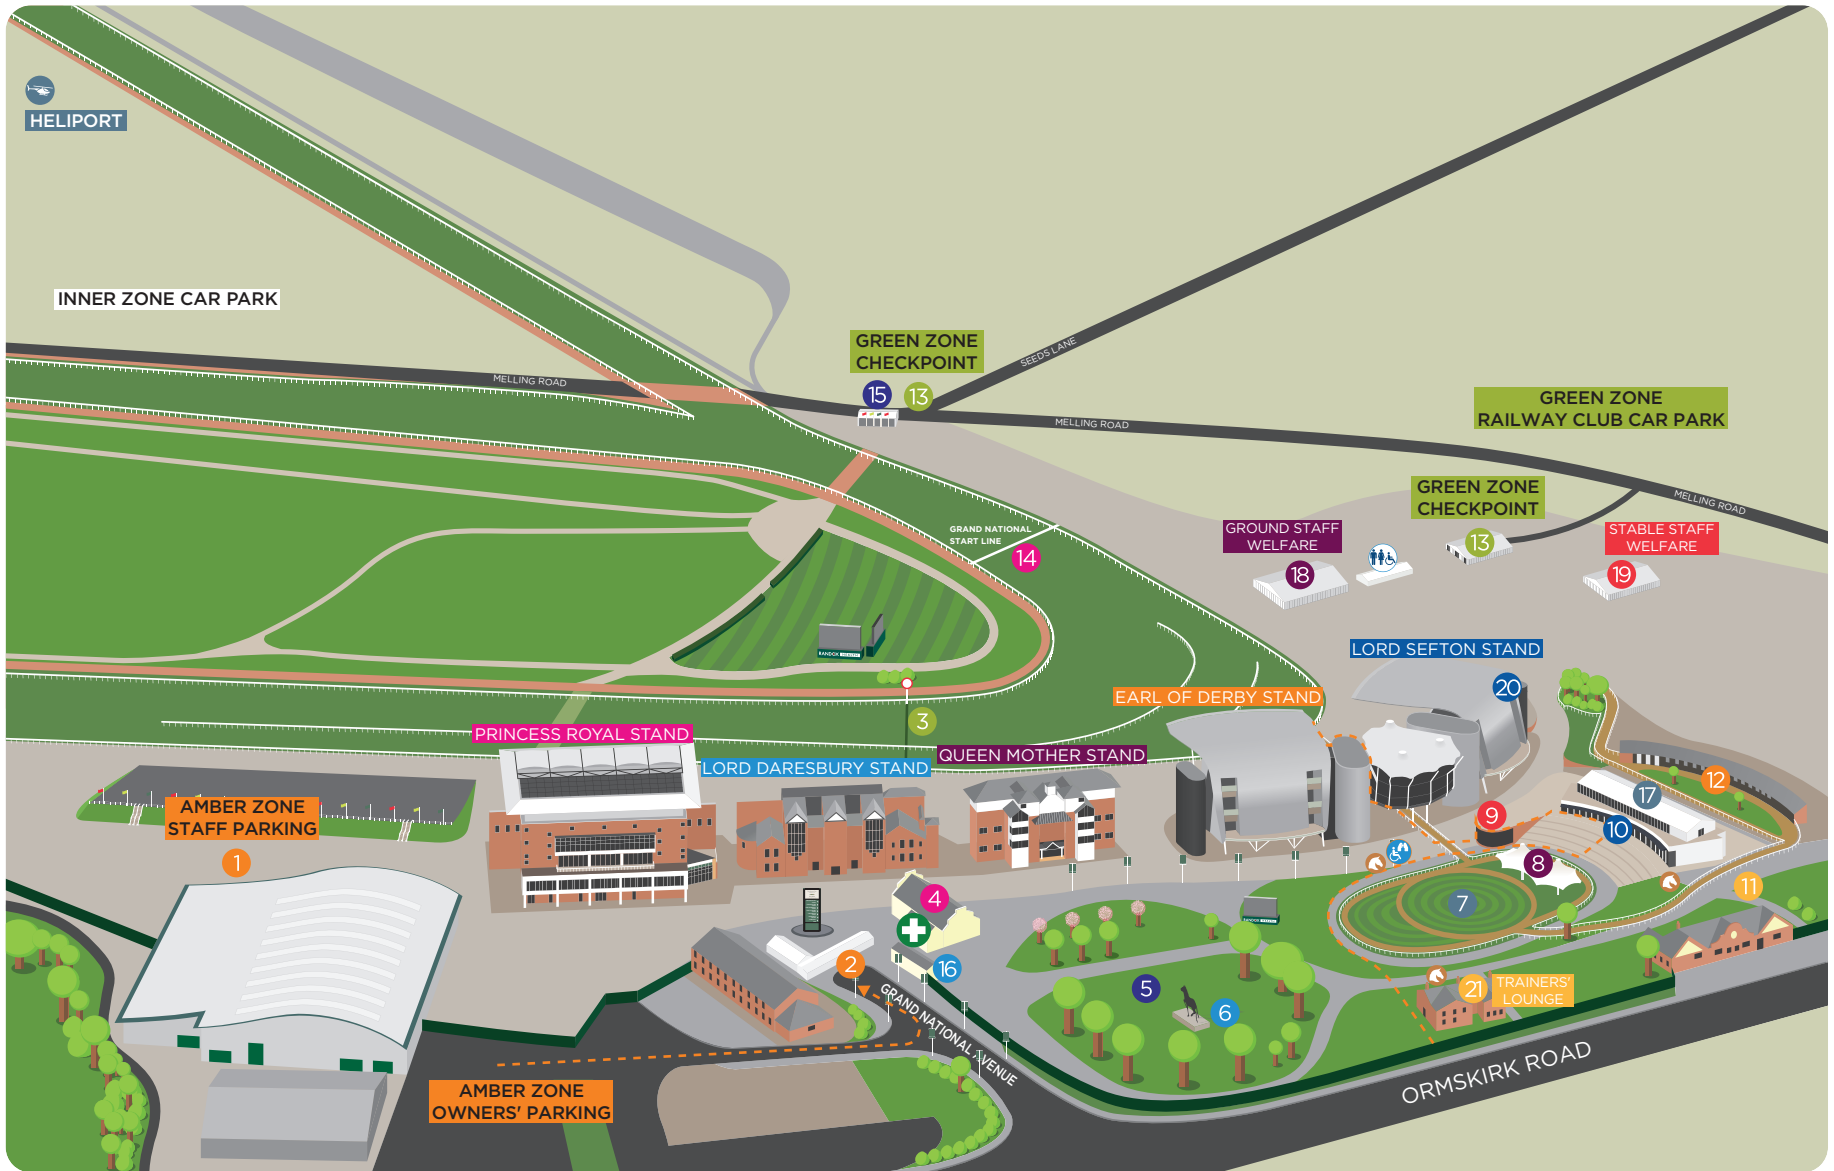

INFORMATION

DISABLED VIEWING

1 AMBER ZONE STAFF PARKING

6 RED RUM BRONZE

10 WEIGHING ROOM

14 GRAND NATIONAL START LINE

18 GROUND STAFF WELFARE

FIRST AID

2 OWNERS' ENTRANCE

7 PARADE RING

11 STATION ENTRANCE
IRISH CONNECTIONS
WEIGHING ROOM

15 SEEDS LANE ENTRANCE

19 STABLE STAFF WELFARE

COMMEMORATIVE
BRONZE STATUE

3 FINISHING LINE

8 WINNERS' ENCLOSURE

12 SADDLING BOXES &
PRE-PARADE RING

16 ACCREDITATION OFFICE

20 IRISH CONNECTIONS WELFARE

TOILETS

4 McCOY'S

9 ALAN LEE MEDIA CENTRE
(Restricted Access)

13 GREEN ZONE CHECKPOINT

17 CLOISTERS GB & INTERNATIONAL
WEIGHING ROOM

21 TRAINERS' LOUNGE

HELIPORT

5 RED RUM GARDEN