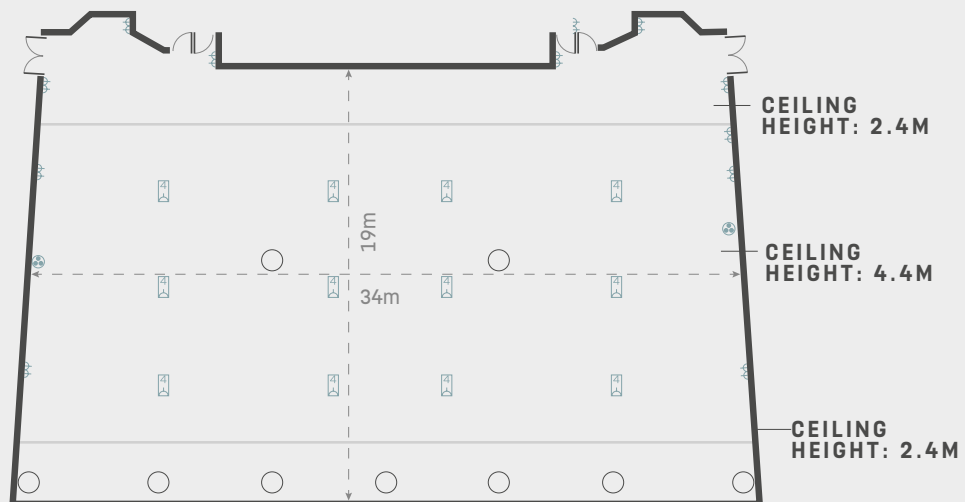

## SUNLOCH SUITE

Located on the first floor of the Lord Sefton Grandstand and adjacent to the Golden Miller Suite, the Sunloch Suite offers 650 sqm of exhibition, conference or banqueting space together with stunning racecourse views.

DINNER

500

DINNER DANCE

450

U SHAPE

-

RECEPTION

600

13A SOCKET

USEABLE SPACE DIMENTIONS

3 PHASE POWER

(NO.) FLOOR SOCKETS

FLOOR PLAN

CONTACT US ON: 0151 522 2922 | NORTHWESTEVENTS@THEJOCKEYCLUB.CO.UK