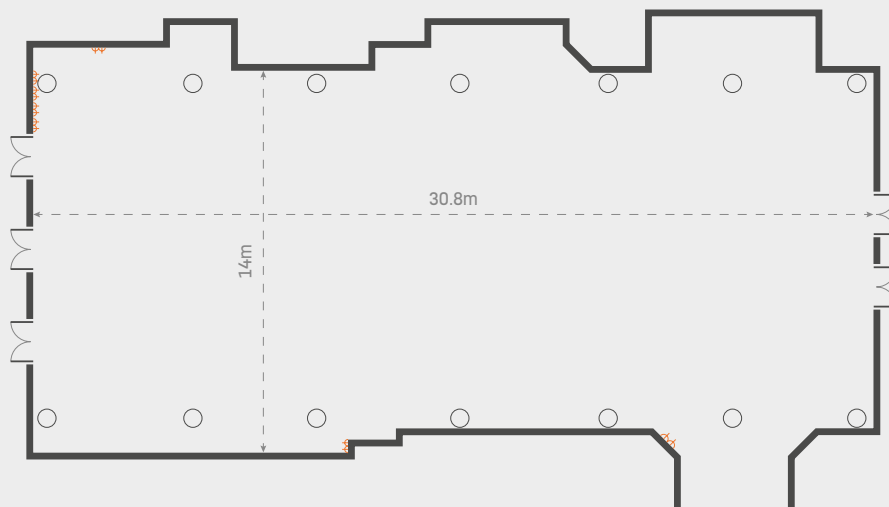

DINNER

-

DINNER DANCE

-

U SHAPE

-

RECEPTION

500

13A SOCKET x32

-- USEABLE SPACE DIMENSIONS

FLOOR PLAN

CONTACT US ON: 01242 539538 | CHELTENHAMEVENTS@THEJOCKEYCLUB.CO.UK

CHELTENHAM
A Jockey Club Racecourse

THE JOCKEY CLUB
VENUES