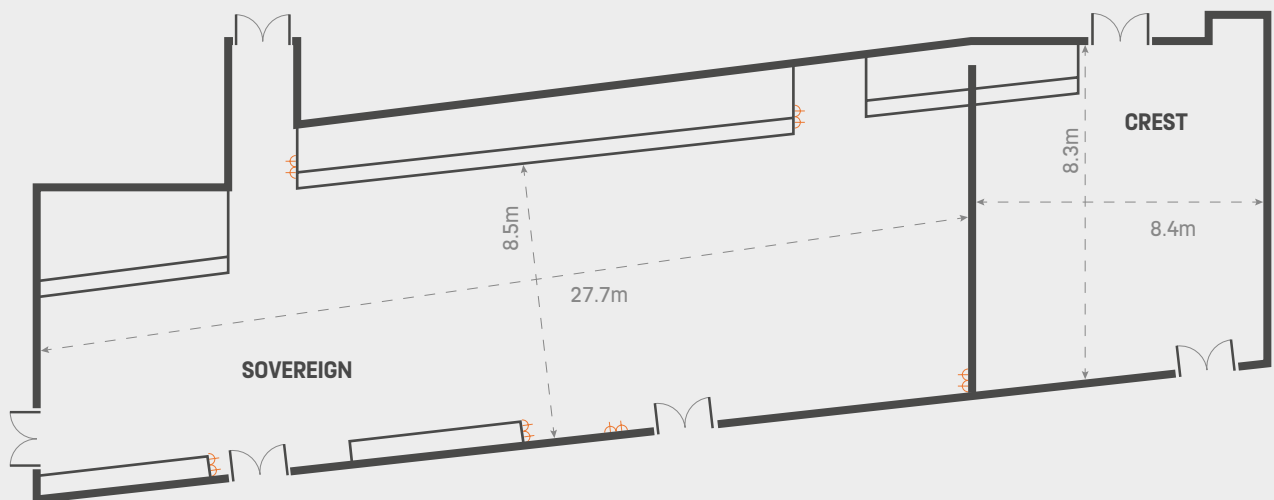

MAIN GRANDSTAND SOVEREIGN

Conveniently located on the third level of the Grandstand with access to the Hall of Fame, Sovereign connects perfectly with Crest to form a space for a small conference, reception or dinner dance. Used on its own, or with Crest, the rooms have access to an outdoor balcony with views of the Cotswolds, for fresh air breaks. The rooms also benefit from an adjoining foyer which offers a great registration space or an alternative refreshments location.

DINNER

-

DINNER DANCE

100

U SHAPE

-

RECEPTION

-

13A SOCKET x10

USEABLE SPACE DIMENSIONS

CEILING HEIGHT 2.6M

FLOOR PLAN

CONTACT US ON: 01242 539538 | CHELTENHAMEVENTS@THEJOCKEYCLUB.CO.UK