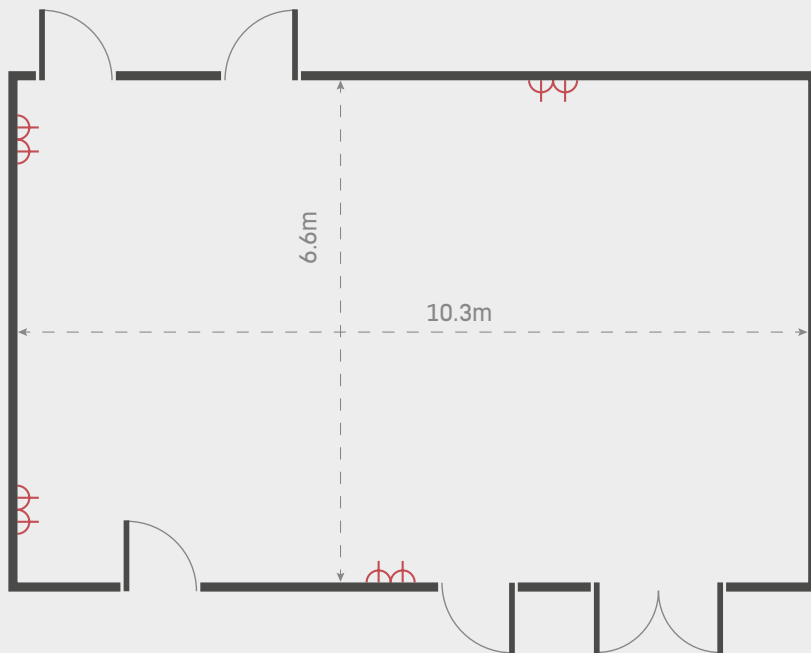

BROCKMAN STAND

GOLDEN JUBILEE

The Golden Jubilee is located on the 2nd floor of the Brockman stand, and is great for meetings for 10-60 delegates, the room has a view of the racecourse, and has a separate area for catering.

FLOOR PLAN

	THEATRE	60
	BOARDROOM	30
	CABARET	40
	CLASSROOM	30
	DINNER	-
	DINNER DANCE	-
	U SHAPE	-
	RECEPTION	-

13A SOCKET

-- USEABLE SPACE DIMENSIONS

CEILING HEIGHT 2.5M

CONTACT US ON: 01392 832599 | EXTEREVENTS@THEJOCKEYCLUB.CO.UK