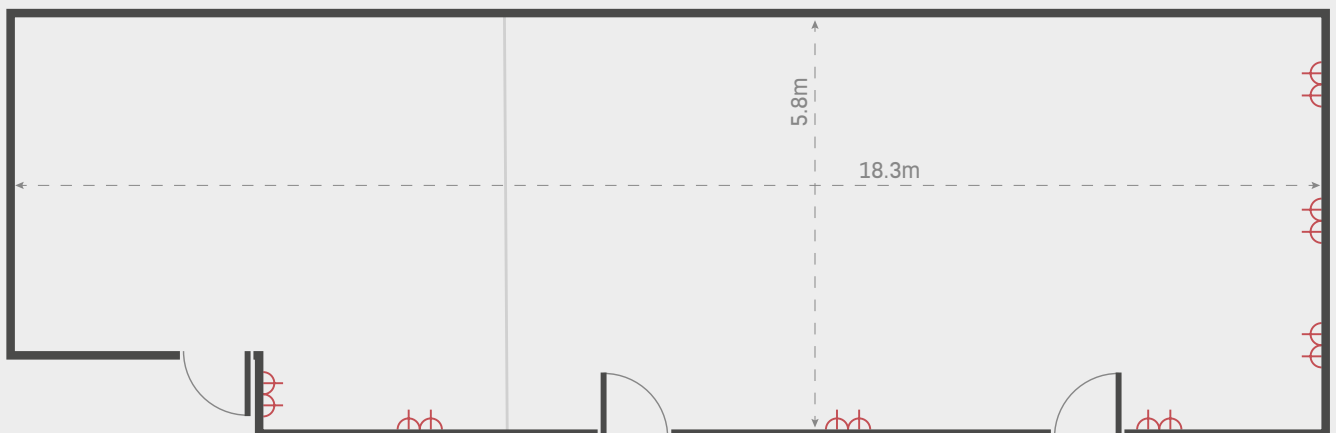

DINNER

60

DINNER DANCE

-

U SHAPE

-

RECEPTION

-

13A SOCKET

USEABLE SPACE
DIMENSIONS

CEILING HEIGHT 2.3M

FLOOR PLAN

CONTACT US ON: 01392 832599 | EXETEREVENTS@THEJOCKEYCLUB.CO.UK

EXETER

A Jockey Club Racecourse

THE JOCKEY CLUB
VENUES