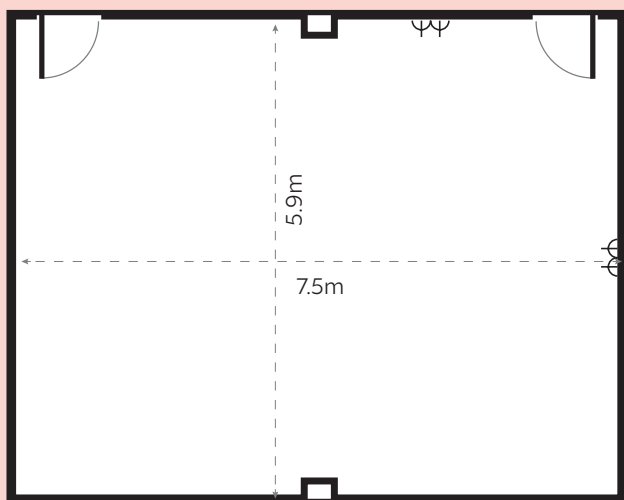

## DAVIES SUITE

Located on the 3rd floor of the Tommy Whittle Stand, the Davies Suite is ideal for smaller meetings between 10 and 40 delegates. With an interconnecting room, it can be flexible to suit your needs and double up.

⚡ 13A SOCKET  
---- USEABLE SPACE DIMENSIONS