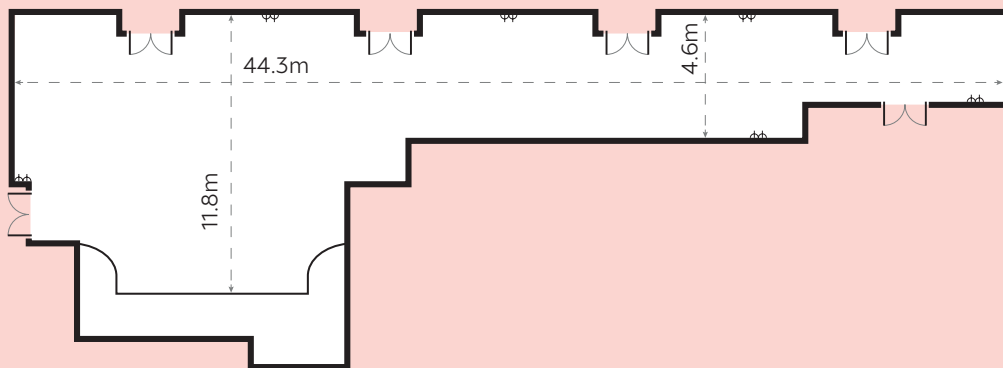

Haydock Park

RACECOURSE

UNIQUE EVENTS

AN ICONIC VENUE

MAKERFIELD STAND:

FINAL FURLONG BAR

Situated on the first floor of the Makerfield Stand this private bar facility is ideal for small exhibitions or arrival drinks for guests up to 100 covers.

ΨΨ 13A SOCKET
---- USEABLE SPACE DIMENSIONS

Stats at a glance...

	THEATRE	-
	BOARDROOM	-
	CABARET	100
	EXHIBITION	100
	DINNER	-
	DINNER DANCE	-
	U SHAPE	-
	RECEPTION	-

CONTACT US ON: 01942 402623

NORTHWESTEVENTS@THEJOCKEYCLUB.CO.UK