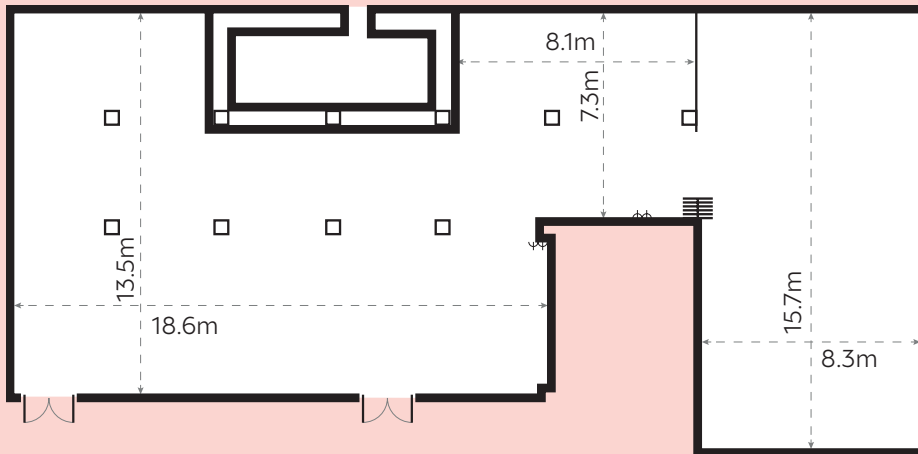

Haydock Park

RACECOURSE

UNIQUE EVENTS

AN ICONIC VENUE

TOMMY WHITTLE STAND:

JUBILEE SUITE

Ideal for seminars and presentations for up to 120 delegates, the Jubilee Suite is located on the ground floor, with a stunning conservatory leading out onto the famous Haydock Park parade ring.

⚡ 13A SOCKET
---- USEABLE SPACE DIMENSIONS

Stats at a glance...

	THEATRE	80
	BOARDROOM	30
	CABARET	60
	CLASSROOM	42
	DINNER	100
	DINNER DANCE	120
	U SHAPE	30
	RECEPTION	150

CONTACT US ON: 01942 402623

NORTHWESTEVENTS@THEJOCKEYCLUB.CO.UK