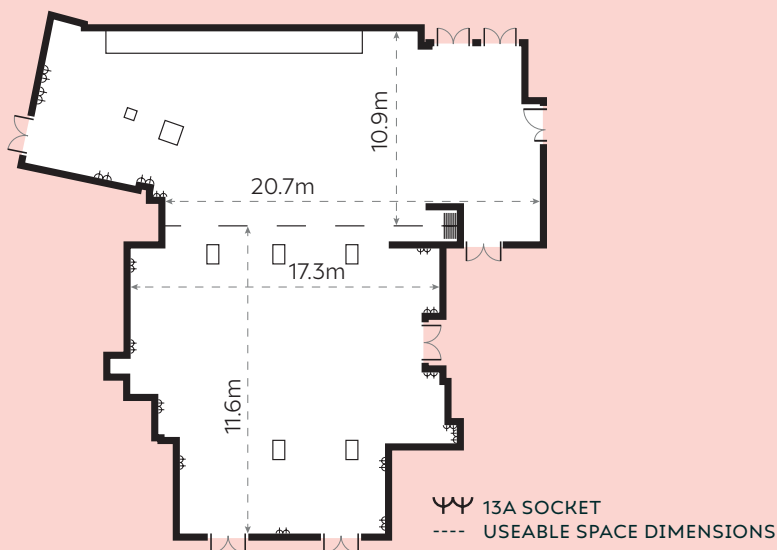

Haydock Park

RACECOURSE

UNIQUE EVENTS

AN ICONIC VENUE

CENTENARY STAND:

LANCASTER SUITE

A popular choice for conferences, dinners and exhibitions the Lancaster Suite is located on the ground floor of the Centenary Stand. Easily accessible with a large private bar facility and lounge area, this suite caters for up to 250 people.

Stats at a glance...

	THEATRE	200
	BOARDROOM	45
	CABARET	100
	CLASSROOM	100
	DINNER	240
	DINNER DANCE	220
	U SHAPE	40
	RECEPTION	250

CONTACT US ON: 01942 402623
NORTHWESTEVENTS@THEJOCKEYCLUB.CO.UK