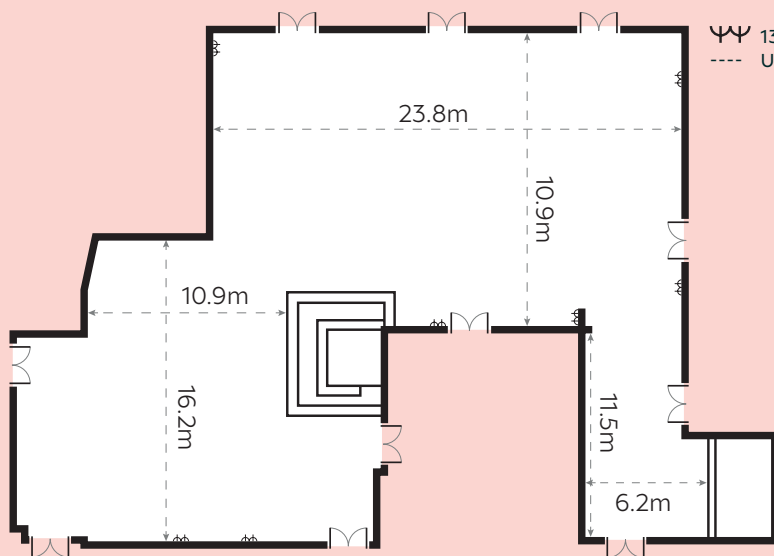

## PREMIER SUITE

Fresh, contemporary and ever so stylish, the Premier Suite is suited for both dinners and conferences of up to 350 guests. It even has its own conservatory to the rear which is the perfect spot for drinks receptions. As this suite is located on the second floor, it has direct access to the Tommy Whittle Stand's six syndicate rooms and thirty boxes, it's ideal for multi-room conferences or exhibitions.