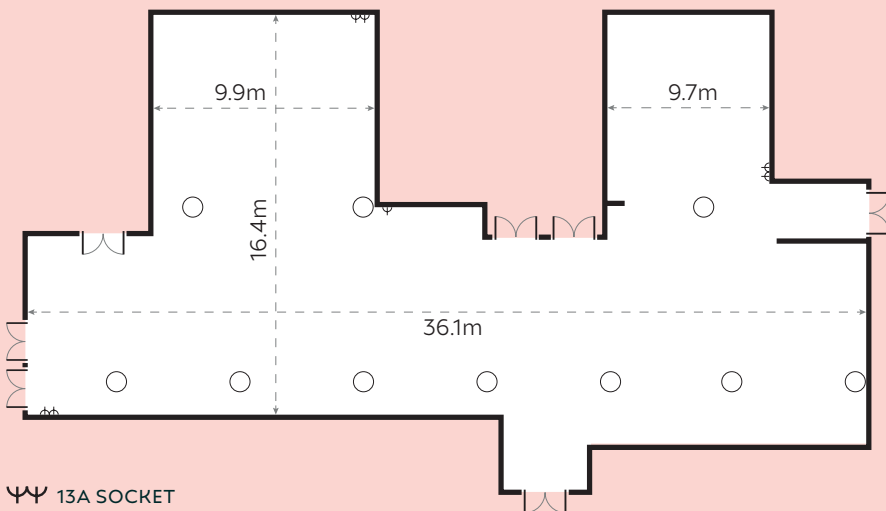

Haydock Park

RACECOURSE

UNIQUE EVENTS

AN ICONIC VENUE

MAKERFIELD STAND:

SPORTS BAR

Situated on the ground floor of the Makerfield Stand this private bar facility is ideal for small exhibitions or arrival drinks for guests up to 100 covers.

ΨΨ 13A SOCKET
---- USEABLE SPACE DIMENSION

Stats at a glance...

	THEATRE	-
	BOARDROOM	-
	CABARET	100
	EXHIBITION	100
	DINNER	-
	DINNER DANCE	-
	U SHAPE	-
	RECEPTION	-

CONTACT US ON: 01942 402623

NORTHWESTEVENTS@THEJOCKEYCLUB.CO.UK