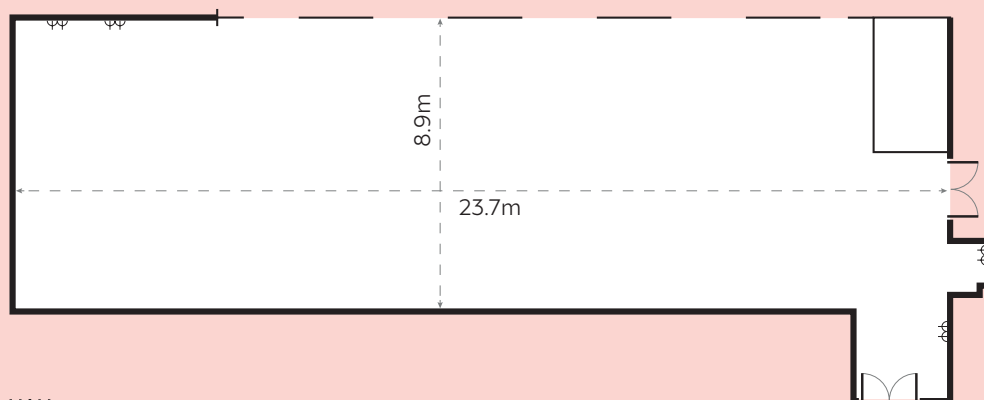

Haydock Park

RACECOURSE

UNIQUE EVENTS

AN ICONIC VENUE

CENTENARY STAND:

THE HORSESHOE SUITE

Part of the Centenary Stand, with a large balcony area overlooking the racecourse, this suite is ideally suited for dinners, conferences, exhibitions and training days.

⚡ 13A SOCKET
---- USEABLE SPACE DIMENSION

Stats at a glance...

	THEATRE	150
	BOARDROOM	40
	CABARET	80
	CLASSROOM	80
	DINNER	220
	DINNER DANCE	200
	U SHAPE	-
	RECEPTION	360

CONTACT US ON: 01942 402623

NORTHWESTEVENTS@THEJOCKEYCLUB.CO.UK