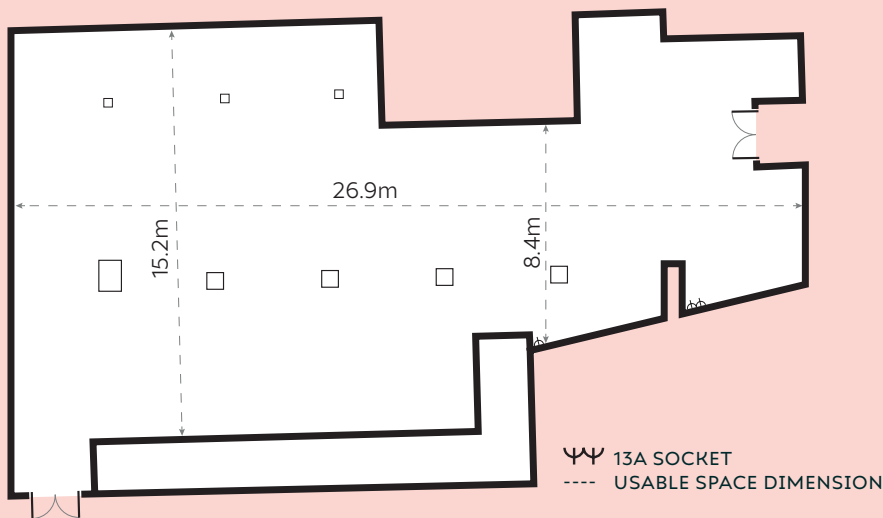

Haydock Park

RACECOURSE

UNIQUE EVENTS

AN ICONIC VENUE

COUNTY STAND:

WEIGHED INN BAR

Situated on the ground floor of the Tattersalls Stand this modern suite is ideal for exhibitions or arrival drinks for guests up to 120.