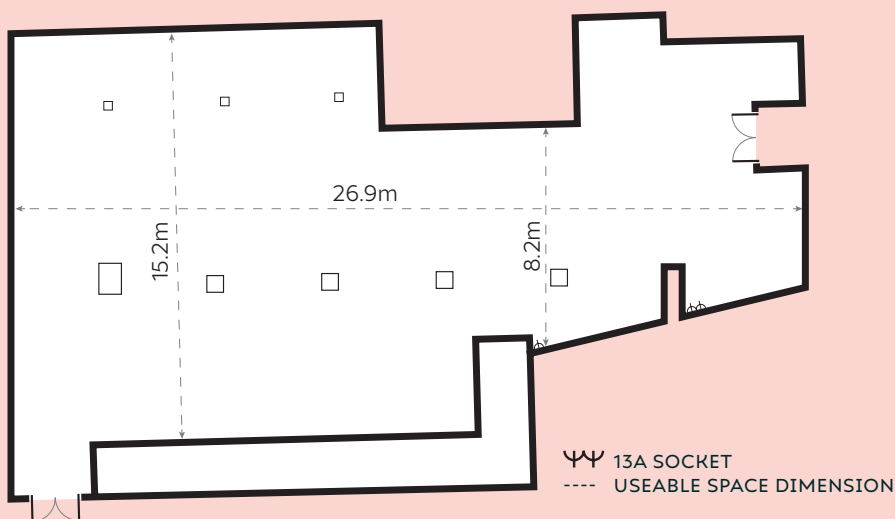

## WHITTLE SUITE

The Whittles suite can comfortably accommodate up to 100 delegates, and with its positioning on the first floor Tommy Whittle Stand, gives guests an enviable view of the entire racecourse. The room is an ideal space for seminars, presentations and small wedding receptions.