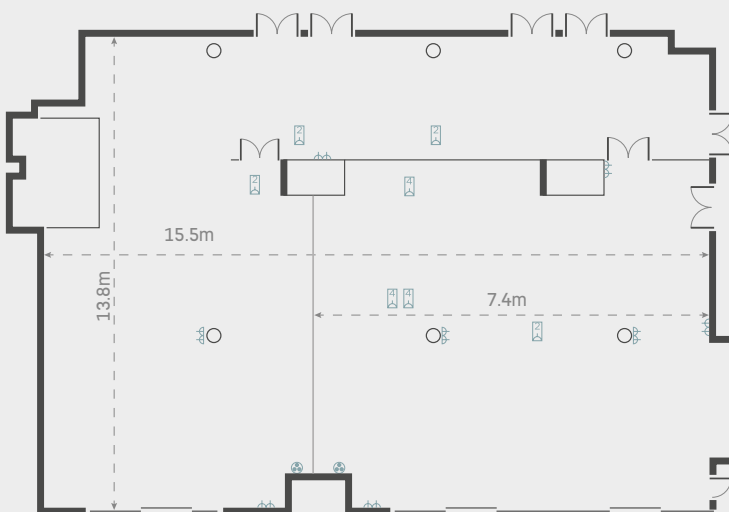

DINNER

250

DINNER DANCE

200

U SHAPE

-

RECEPTION

350

FLOOR PLAN

CONTACT US ON: 01638 675300 | [NEWMARKET.CONFERENCES@THEJOCKEYCLUB.CO.UK](mailto:NEWMARKET.CONFERENCES@THEJOCKEYCLUB.CO.UK)