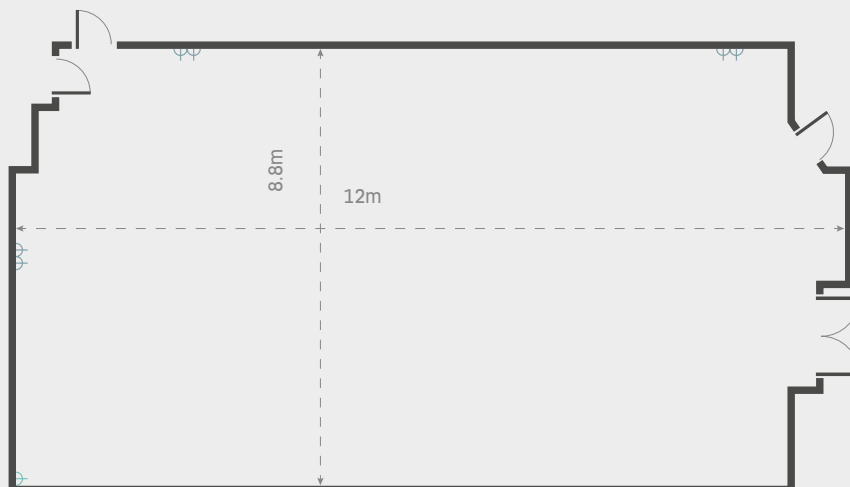

HEAD ON STAND

RUNNERS LOUNGE

The Runners Lounge is a comfortable and stylish conference room located on the second floor in the historic Head on Stand at the Rowley Mile. With an abundance of natural daylight and easy access to the Guineas Suite as a separate area for catering and registration, it's a popular choice for mid-sized events for up to 80 delegates.

DINNER

80

DINNER DANCE

-

U SHAPE

-

RECEPTION

-

13A SOCKET

-- USEABLE SPACE DIMENSIONS
CEILING HEIGHT 3M

FLOOR PLAN

CONTACT US ON: 01638 675300 | NEWMARKET.CONFERENCES@THEJOCKEYCLUB.CO.UK