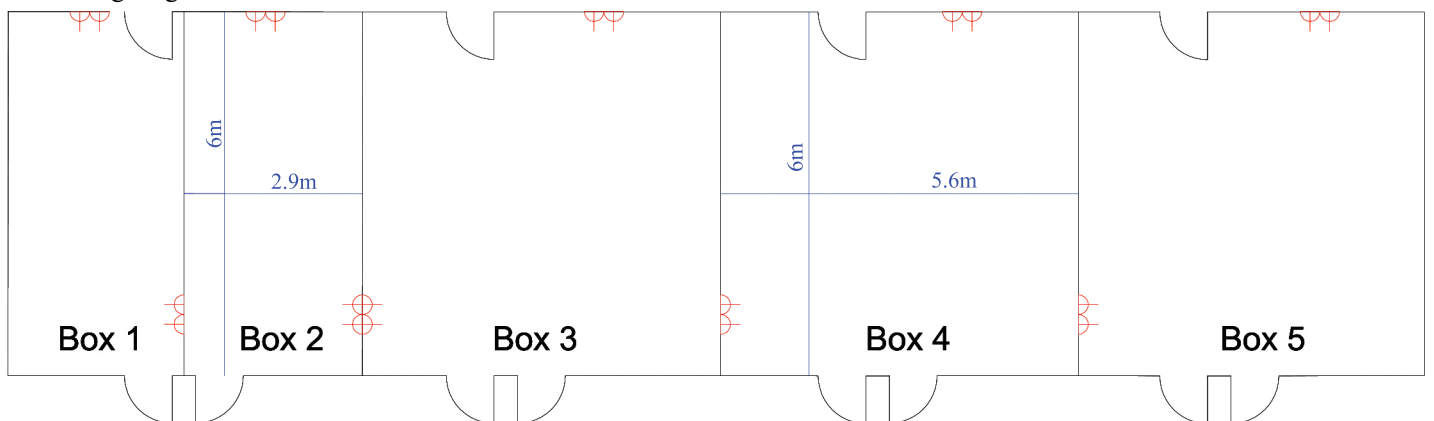

### Eclipse Boxes

For more intimate meetings, dinners and one-on-ones Sandown Park's Private Boxes are available throughout the year and offer commanding views over the course. The Private Boxes are conveniently located and can host break-out sessions for small groups or as syndicate rooms for trade shows, exhibitions or large-scale AGMs. Private Boxes come in a range of sizes and capacities.

	Theatre	40
	Boardroom	20
	Cabaret	24
	Classroom	12
	Dinner	32
	Dinner Dance	-
	U Shape	-
	Reception	-

\*capacities for a double box configuration

- 13A Socket
- Useable space dimensions
- Ceiling height 2.7m