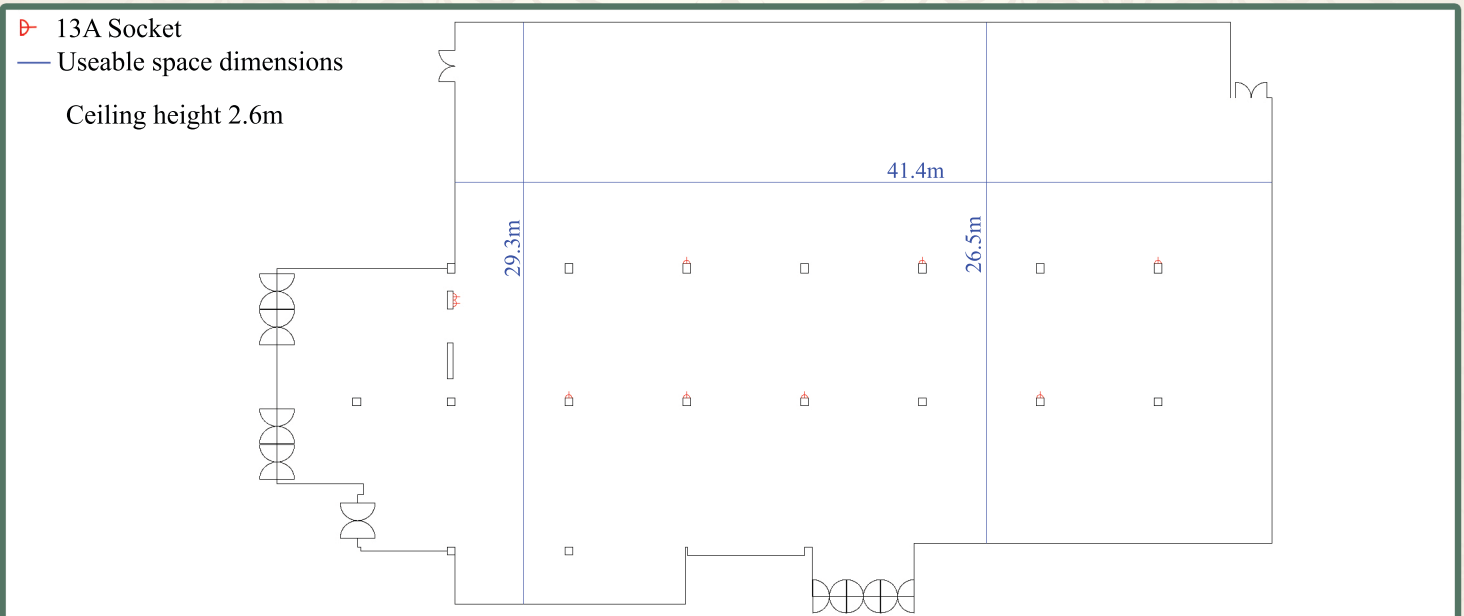

	Theatre	600
	Boardroom	-
	Cabaret	400
	Classroom	300
	Dinner	550
	Dinner Dance	500
	U Shape	-
	Reception	-

JOCKEY CLUB VENUES

Contact us on : 01372 464348 / sandown.events@thejockeyclub.co.uk

ICONIC VENUES WITH A UNIQUE RACING HERITAGE