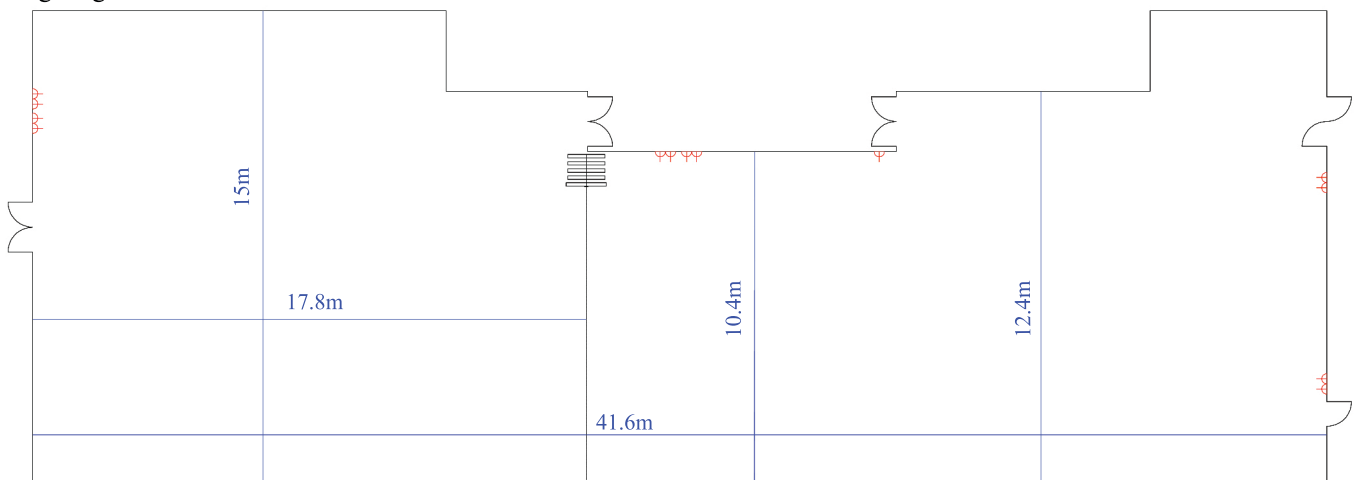

	Theatre	420
	Boardroom	100
	Cabaret	304
	Classroom	200
	Dinner	420
	Dinner Dance	360
	U Shape	-
	Reception	-

-  13A Socket
-  Useable space dimensions
- Ceiling height 3m

JOCKEY CLUB VENUES

Contact us on : 01372 464348 / sandown.events@thejockeyclub.co.uk