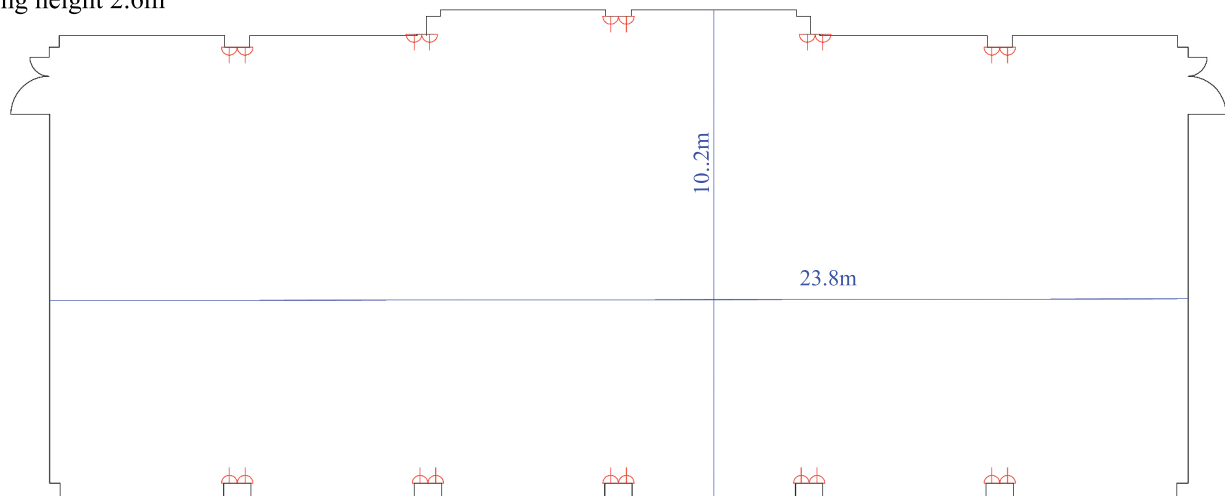

### Park View

The Park View is the ideal space for a small conference or as a base for a programme of lectures at an exhibition or trade show. Benefiting from plenty of natural daylight and striking views across the London panorama, the space is also suitable for post-conference seated dinners and standing receptions.

	Theatre	180
	Boardroom	50
	Cabaret	104
	Classroom	80
	Dinner	150
	Dinner Dance	130
	U Shape	-
	Reception	-

-  13A Socket
  -  Useable space dimensions
- Ceiling height 2.6m