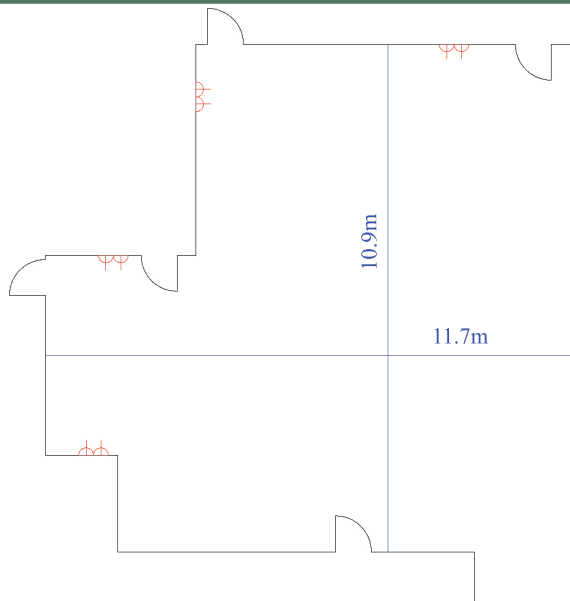

	Theatre	60
	Boardroom	18
	Cabaret	40
	Classroom	20
	Dinner	40
	Dinner Dance	40
	U Shape	-
	Reception	-

-  13A Socket
-  Useable space dimensions
- Ceiling height 2.8m

JOCKEY CLUB VENUES

Contact us on : 01372 464348 / sandown.events@thejockeyclub.co.uk