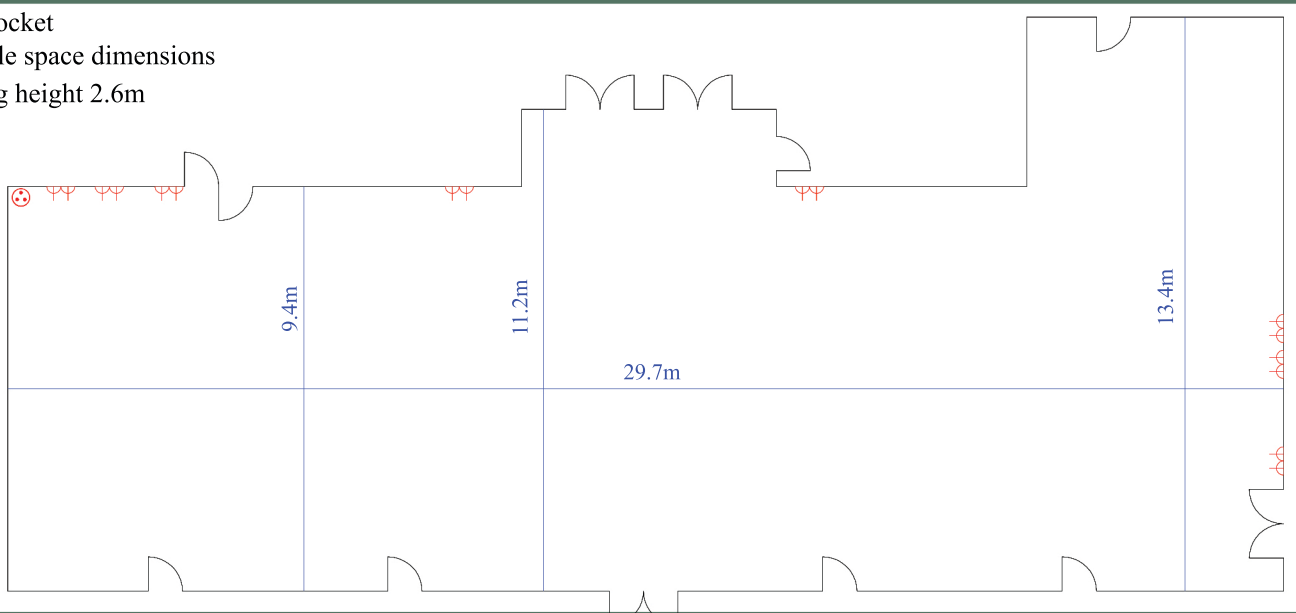

	Theatre	240
	Boardroom	60
	Cabaret	144
	Classroom	100
	Dinner	200
	Dinner Dance	140
	U Shape	-
	Reception	-

13A Socket  
 Useable space dimensions  
 Ceiling height 2.6m