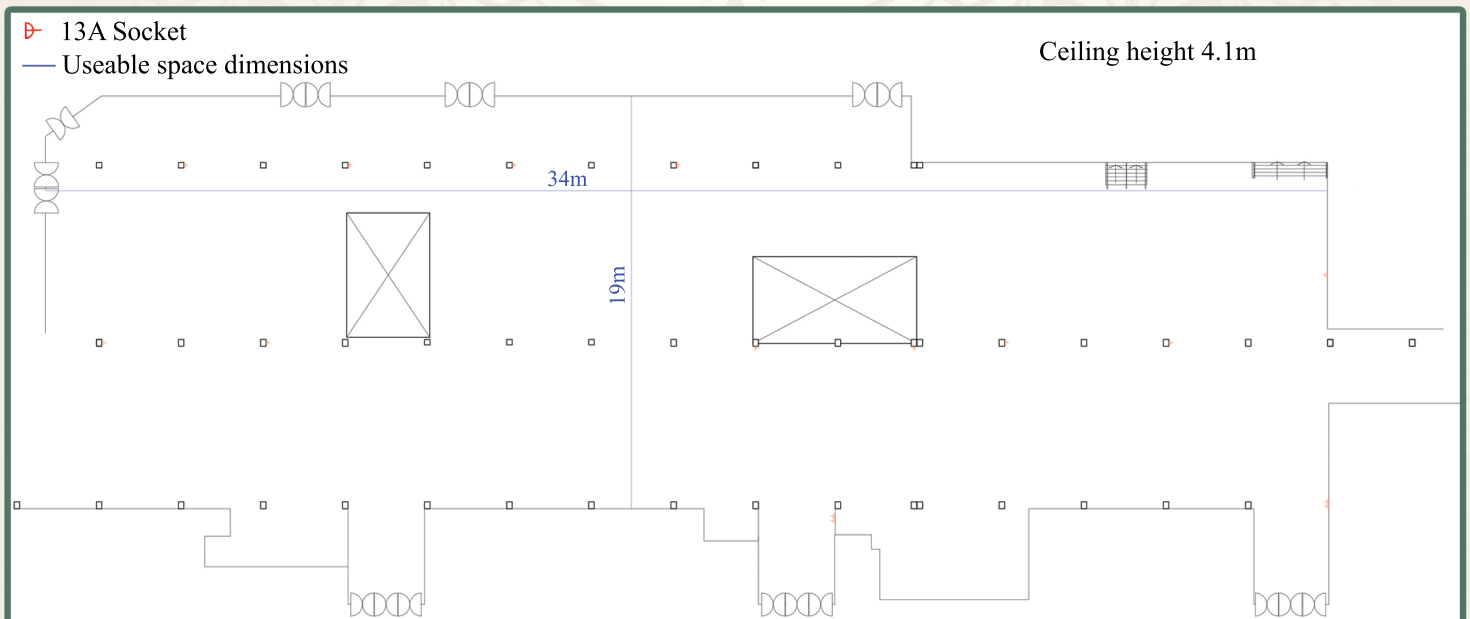

JOCKEY CLUB VENUES

Contact us on : 01372 464348 / sandown.events@thejockeyclub.co.uk

ICONIC VENUES WITH A UNIQUE RACING HERITAGE