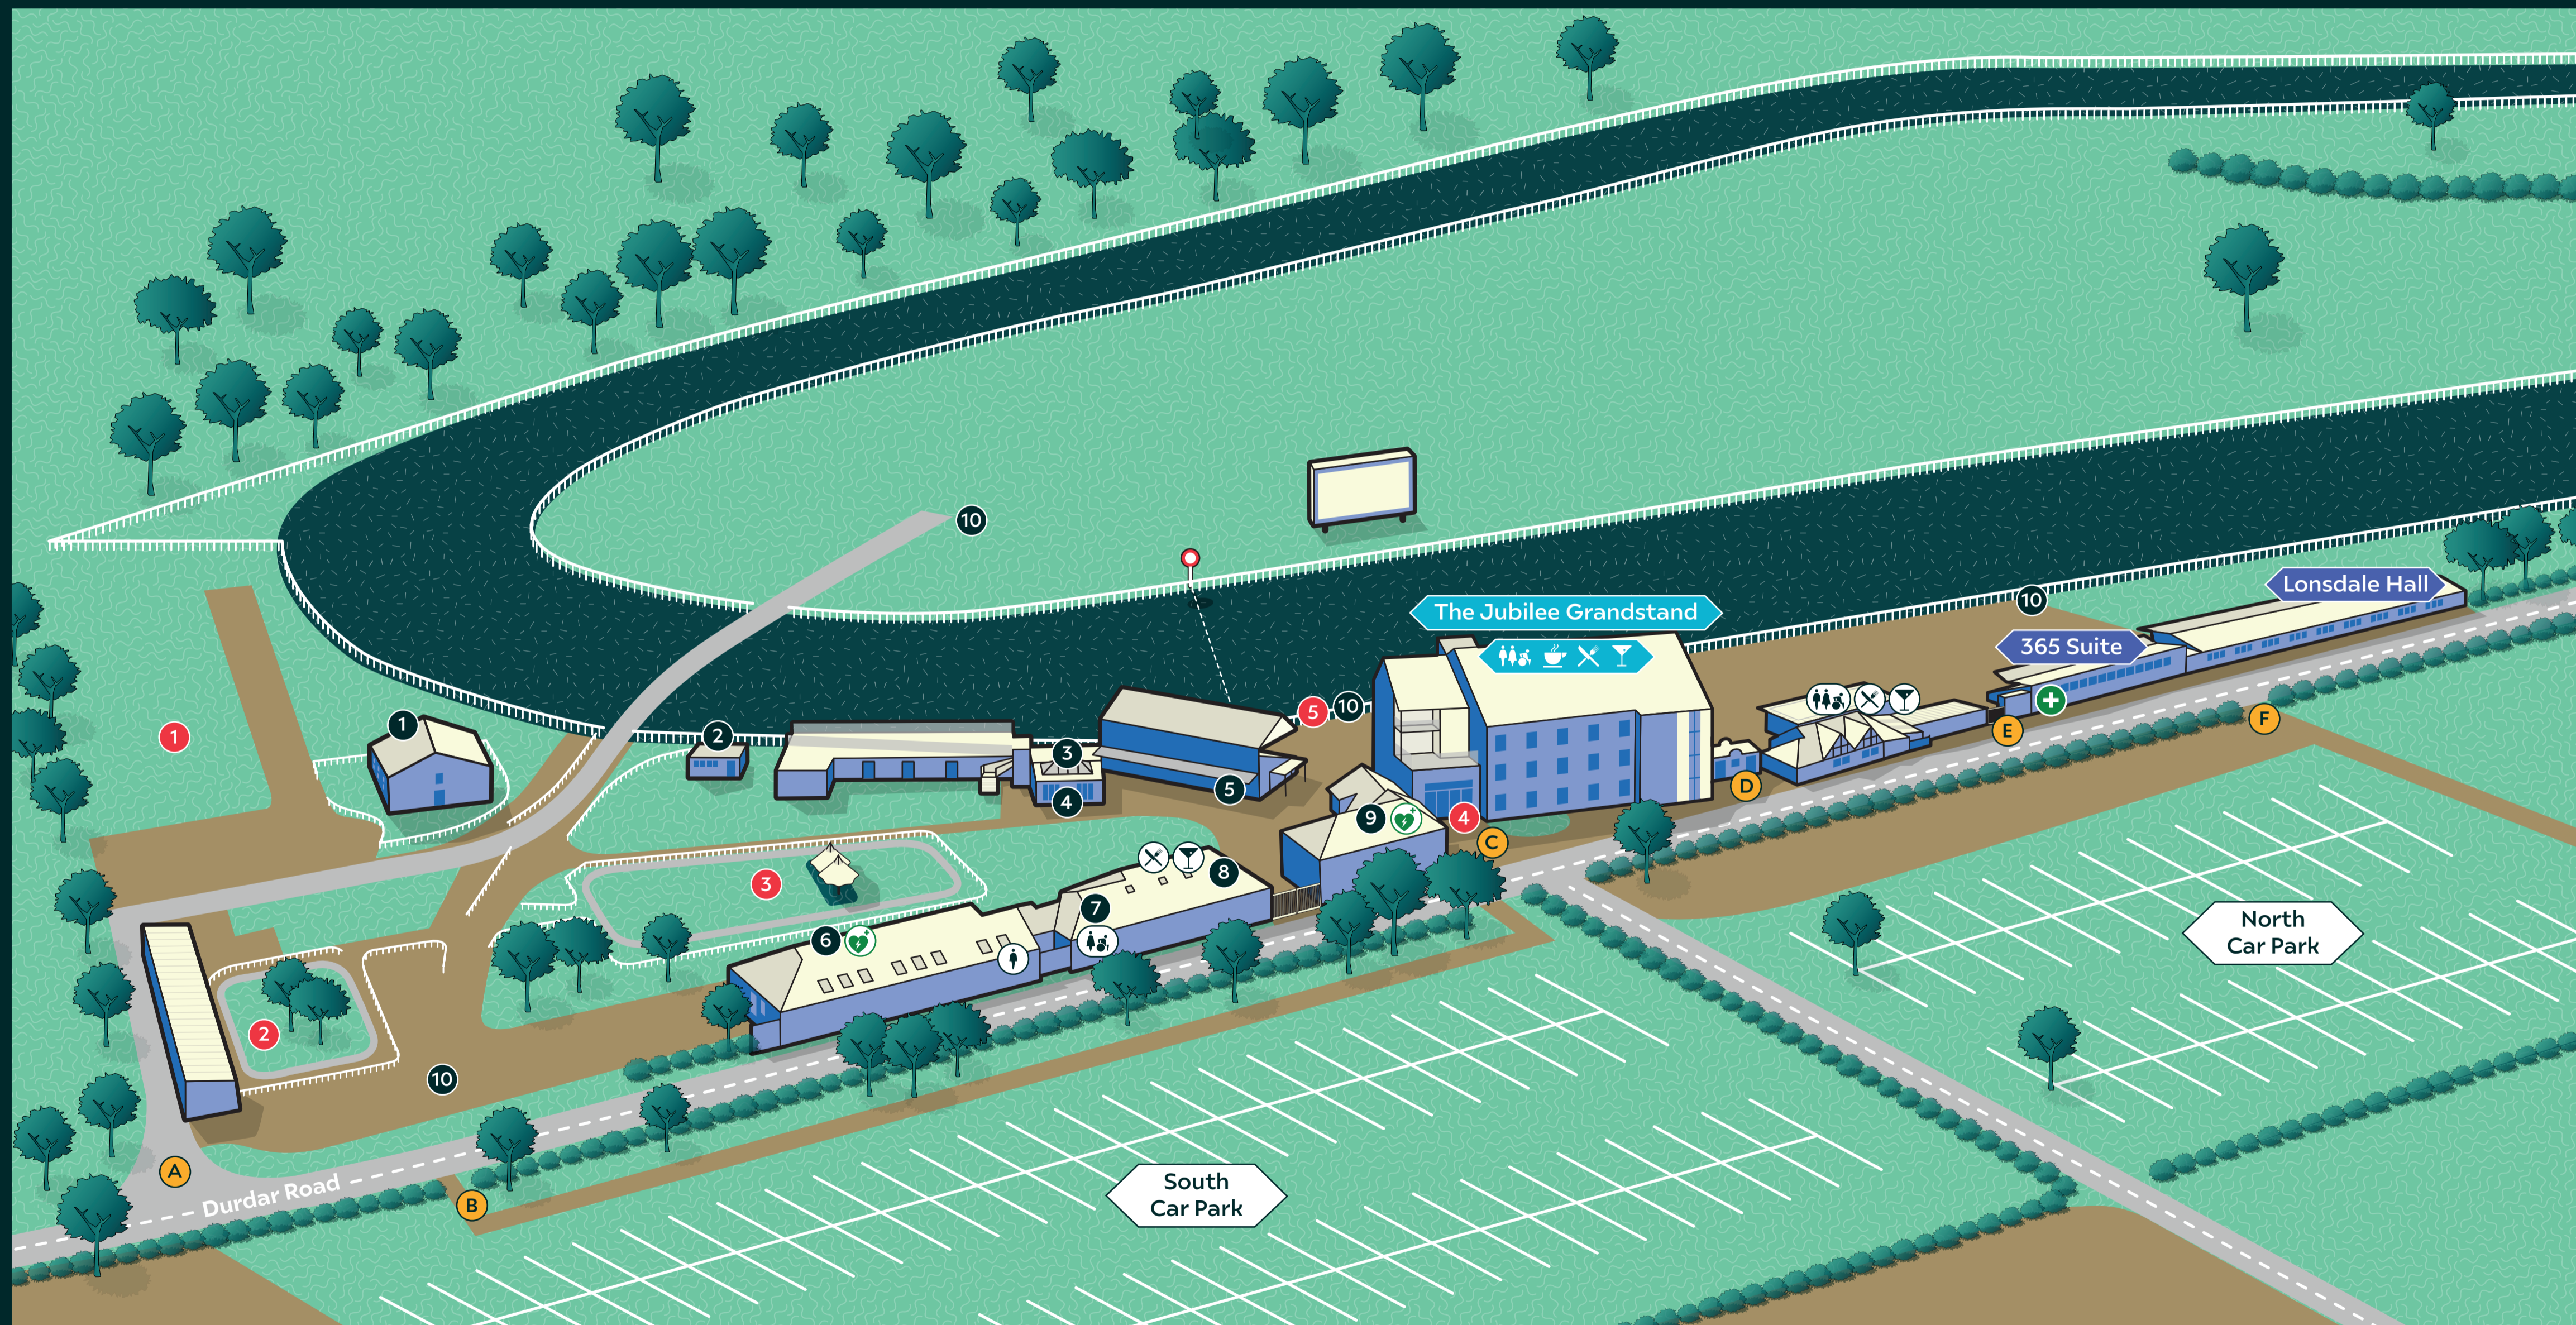

### Entrances

- A Gate 4
- B South Car Park Entrance
- C Owners & Trainers and Hospitality Entrance
- D General Admissions Entrance
- E Gate 2
- F North Car Park Entrance

### Site Buildings

- 1 Hostel
- 2 Annual Badge holders
- 3 Owners & Trainers Building
- 4 Owners & Trainers Bar
- 5 Monet's Bar
- 6 The Lester Piggott Race Centre
- 7 Red Rum Bar
- 8 Silks Café
- 9 Racecourse Office
- 10 Emergency Assembly Points

### Racing

- 1 Stables
- 2 Pre-Parade Ring
- 3 Parade Ring & Winning Enclosure
- 4 Owners & Trainers Hospitality
- 5 Gate B

### The Jubilee Grandstand

- 1 Bell Hall
- 2 Swifts Restaurant
- 3 Hospitality Boxes