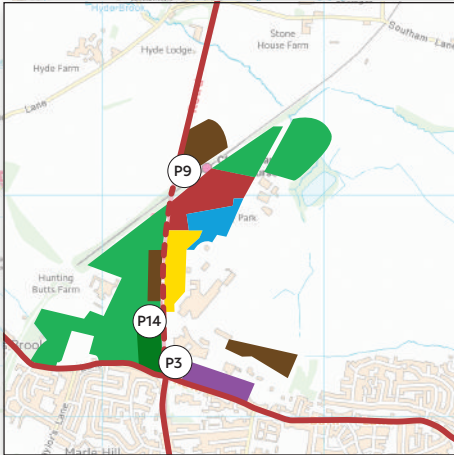

# PREFERRED ROUTES FOR PICK UP AND DROP OFF

## KEY

-  PREFERRED ROUTE
-  SECTION OF EVESHAM RD CLOSED FOR NOVEMBER MEETING & FESTIVAL
-  NOVEMBER MEETING & FESTIVAL ONLY
-  ALL MEETINGS
-  NOVEMBER MEETING & FESTIVAL